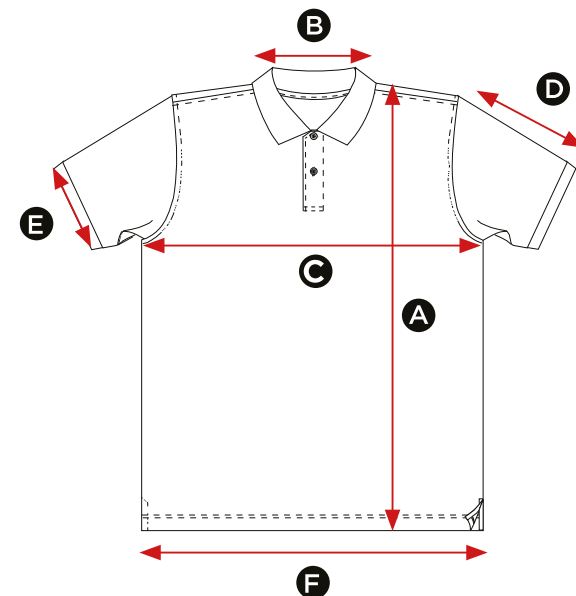

Size Spec

MEASUREMENTS	CM	XS	S	M	L	XL	2XL	3XL	4XL	5XL
A Length		69.74	72.5	73.5	75	76.25	77.5	78.75	80	81.5
B Back neck opening		16	17	17	17.5	17.5	18	18.5	20.5	21.5
C Half chest		43.25	47	50.75	54.75	58.5	62.25	66	69.75	73.75
D Sleeve length		11	11	12	13.25	14.75	15.75	17	18	19
E Sleeve width opening		22	23.5	25	26.5	27.5	28.5	29.5	31	33
F Bottom hem opening		43.25	47	50.75	54.75	58.5	62.25	66	69.75	73.75

All measurements are within industry standard tolerances and are product dependent.

Country of Origin	Pakistan	
Commodity Code	61103091	
CTN quantity	XS - 3XL	50
	4XL - 5XL	25
Wash at	60° (Bottle & Kelly Green 40°)	
Öko-Tex	11-58503	
SEDEX	9012074	
WRAP	8739	

Style Info

UCC004 UCC Heavyweight Polo

XS - 5XL

- Adult heavyweight short sleeve polo shirt
- Taped back neck for extra comfort
- Anti roll raised detail on collar and cuffs
- 3 self coloured button placket
- 1 spare button on inside seam
- Triple needle stitching detail
- Ideal for teamwear