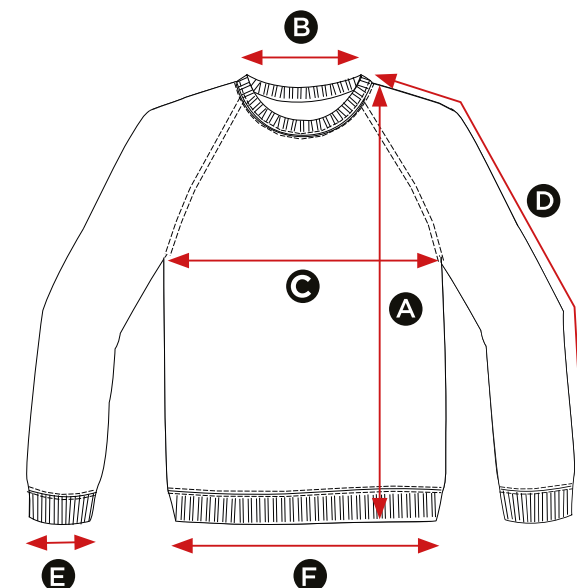

Size Spec

MEASUREMENTS CM	XS	S	M	L	XL	2XL	3XL	4XL	5XL
A Length	66	68.5	71	73.6	76	78.75	78.75	81.25	81.25
B Back neck opening	17.75	19	20.25	20.25	21.6	21.6	22.75	22.75	24
C Half chest	94	101.5	111.75	119.25	127	134.6	142.25	150	157.5
D Sleeve length	55.75	57	58.4	59.6	60.75	62.25	63.5	64.75	66
E Sleeve width opening	25.25	26.5	27.75	29.25	31.75	33	34.25	35.5	36.75
F Bottom hem opening	71	76	81.25	86.25	91.4	96.5	101.5	106.5	111.75

All measurements are within industry standard tolerances and are product dependent.

Country of Origin	Pakistan	
Commodity Code	61103010	
CTN quantity	XS - 3XL	36
	4XL - 5XL	24
Wash at	60° (Bottle Green 40°)	
Öko-Tex	11-58503	
SEDEX	9012074	
WRAP	8739	

Style Info

UCC002 UCC Heavyweight Sweat

XS - 5XL

- Adult heavyweight set-in sweatshirt
- Taped back neck for extra comfort
- Drop shoulder, crew neck style
- Triple needle stitching detail
- Ribbed neck cuff and waistband