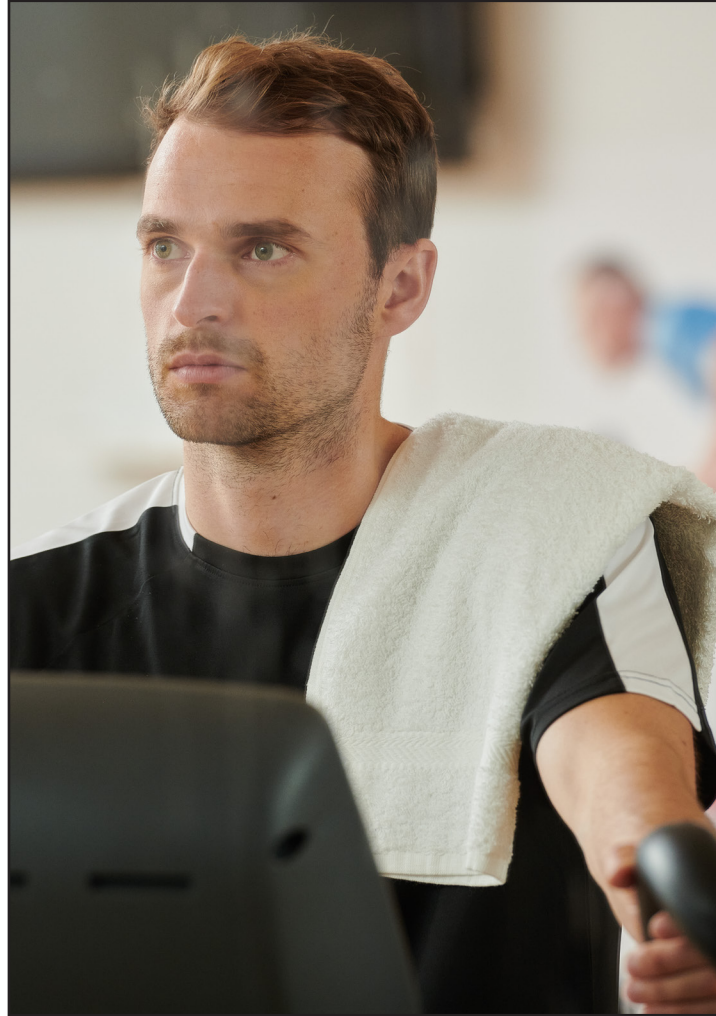

TOWEL CITY

TC02 / TC002
Luxury Gym Towel

Fabric: 100% Cotton
Terry Towelling

Weight: 550gsm
Sizes: One Size 40x60cm
Carton: 72

Country of Origin: Pakistan
Commodity Code: 63026000

- Herringbone border
- Hanging loop
- Oeko-Tex Ae Approved
- Luxury terry fabric with soft deep pile
- Excellent absorbency

- Wash at 40 degrees
- Wash dark colours separately
- Use colour sensitive detergent
- Do not use fabric conditioner

TOWEL CITY

TC02 / TC002
Luxury Gym Towel

| Measurements | ONE |
|--------------|-----|
| Length - cms | 60 |
| Width - cms | 40 |
| Border - cms | 2.5 |
| | |