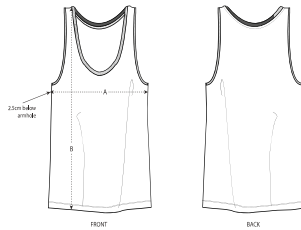

NEW STYLE

WOMEN TANK TOPS
SXI97 - STELLA MINTER

The women's medium fit tank top

Medium Fit

- Sleeveless
- 1x1 rib at neck collar and armhole
- Inside back neck tape in self fabric
- Bottom hem with narrow double topstitch

Shell : Single Jersey , 100% Organic ring-spun combed cotton , Fabric washed , 155 GSM

WHITES

COLORS

ESSENTIAL HEATHERS

SPECIAL HEATHERS

Printing Specifications

For suitable print techniques, please download our printing guide

Certifications & memberships

Wash Instructions

Wash similar colours together, no ironing on print, wash and iron inside out.

SIZES		XS	S	M	L	XL	XXL
A	Half Chest	42.5	45	48	51	54	57
B	Body Length	60.5	62.5	64.5	66.5	67.5	67.5