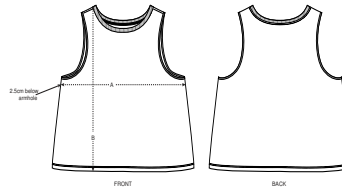

WOMEN TANK TOPS  
**STELLA DANCER**

STTW038

**The women's cropped tank top**

Single Jersey  
100% Organic ring-spun combed cotton  
120 GSM

- Sleeveless
- 1x1 rib at neck collar and armhole
- Inside back neck tape in self fabric
- Bottom hem with narrow double topstitch

RELAXED FIT

XS	S	M	L	XL
----	---	---	---	----

Size guide

SIZES	XS	S	M	L	XL
A Half Chest	45.5	48	51	54	56
B Body Length	52	54	56	58	59

Printing Specifications

Fits all kinds of print techniques. Please download our printing guide for details.