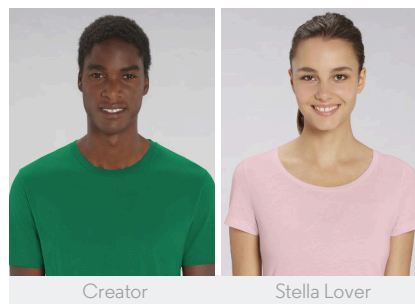

KIDS / T-SHIRTS
MINI CREATOR

 100 per box

STTK909

The iconic kids' T-shirt

Single Jersey
100% Organic ring-spun Combed Cotton
155 GSM

- Set-in sleeve
- 1x1 rib at neck collar
- Inside back neck tape in self fabric
- Sleeve hem and bottom hem with narrow double topstitch

MEDIUM FIT

3-4 5-6 7-8 9-11 12-14

Size guide

SIZES		3-4	5-6	7-8	9-11	12-14
A	Half Chest	33	35	37	41	44
B	Body Length	42	46	51.5	57.5	62.5
C	Sleeve Length	11.5	12.5	14.5	16.5	18.5

Combo options

Printing Specifications

Fits all kind of printing techniques. For more information, please visit our website.

Wash similar colours together, do not iron on print, wash and iron inside out.