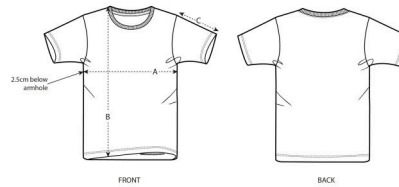

KIDS / T-SHIRTS
MINI CREATOR

 100 per box

STTK909

The iconic kids' T-shirt

Single Jersey
100% Organic ring-spun Combed Cotton
155 GSM

- Set-in sleeve
- 1x1 rib at neck collar
- Inside back neck tape in self fabric
- Sleeve hem and bottom hem with narrow double topstitch

MEDIUM FIT

3-4 5-6 7-8 9-11 12-14

Size guide

SIZES		3-4	5-6	7-8	9-11	12-14
A	Half Chest	33	35	37	41	44
B	Body Length	42	46	51.5	57.5	62.5
C	Sleeve Length	11.5	12.5	14.5	16.5	18.5

Combo options

Printing Specifications