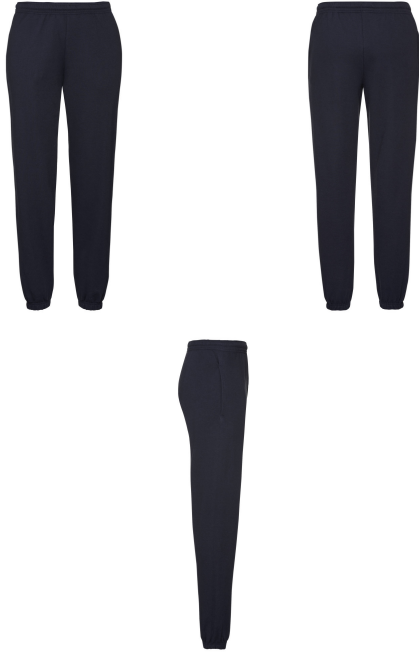

CLASSIC ELASTICATED CUFF JOG PANTS

Mens - 64-026-0