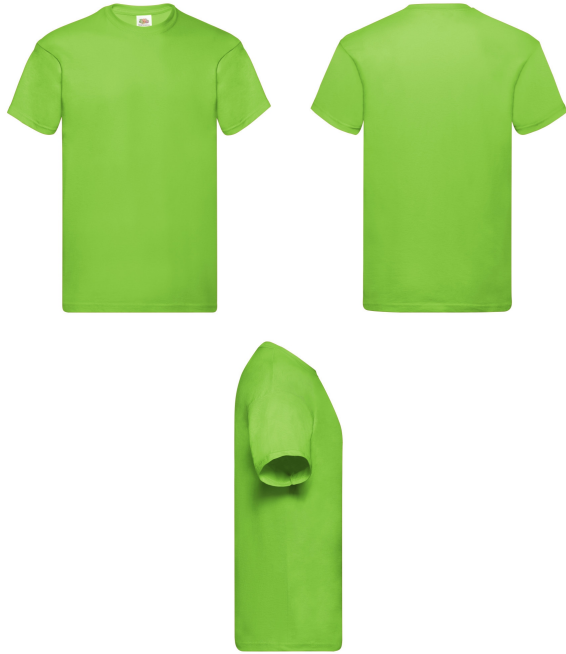

ORIGINAL T

Mens - 61-082-0

MENS LADIES KIDS

100% cotton*
*Heather Grey 97% cotton, 3% polyester

White - 140gm/m²
Colour - 145gm/m²

S - 5XL
4XL & 5XL available in White, Black, Navy and Heather Grey only

120
(108 size 2XL, 36 sizes 3XL-5XL)

- Rib crew neck with self-fabric back neck tape
- Fine knit gauge for enhanced printability

Care Instructions

Colourways:

30 WHITE	34 SUNFLOWER	36 BLACK	40 RED	44 ORANGE
47 KELLY GREEN	51 ROYAL BLUE	57 FUCHSIA	94 HEATHER GREY	AZ DEEP NAVY
K2 YELLOW	BX BRICK RED	41 BURGUNDY	59 CLASSIC OLIVE	38 BOTTLE GREEN
YT SKY BLUE	ZU AZURE BLUE	PE PURPLE	32 NAVY	GL LIGHT GRAPHITE
LM LIME				