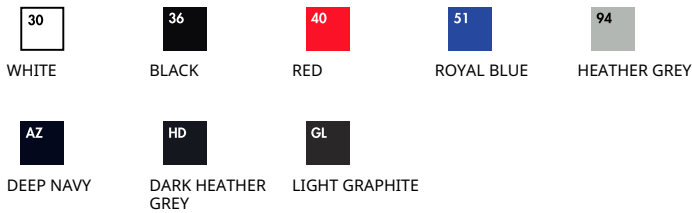

VALUEWEIGHT LONG SLEEVE T

Mens - 61-038-0

MENS LADIES KIDS

100% cotton*
 *Heather Grey 97% cotton, 3% polyester
 *Dark Heather Grey 50% cotton, 50% polyester

White - 160gm/m²
 Colour - 165gm/m²

S - 5XL
 4XL & 5XL available in White, Black and Heather Grey only

72
 (60 size 2XL, 36 sizes 3XL-5XL)

Care Instructions

- Crew neck with cotton/LYCRA® rib
- Self-fabric back neck tape
- Fine knit gauge for enhanced printability

Colourways:

Sizes	Width*	Length**
S	48.5	69.5
M	53.5	72
L	56	74.5
XL	61	77
2XL	66	78.5
3XL	71	80
4XL	76	81.5
5XL	81	83
Tol	2.5	2.5