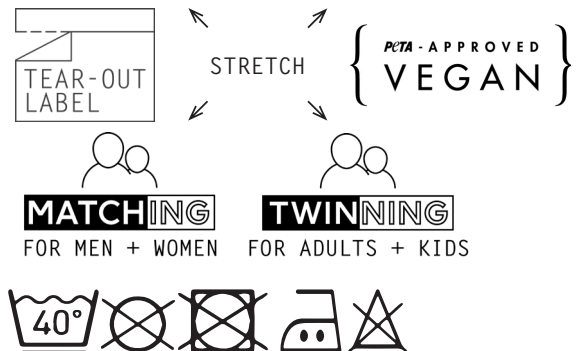

SF121  
MEN'S FEEL GOOD STRETCH T

Fabric: 96% Cotton, 4% Elastane  
Single Jersey, Enzyme Finish  
Heather Grey: 81% Cotton Viscose Heather Blue and Heather Grey:  
65% Polyester, 30% Cotton, 5% Elastane Heather Charcoal: 60%  
Cotton, 36% Polyester, 4% Elastane

Weight: 165gsm  
Sizes: S-2XL\* (Black & White XS-2XL)  
Carton: 36  
Country of Origin: Bangladesh  
Commodity Code: 61091000

- Ribbed crew neck with back neck tape
- Enzyme wash for unique soft hand feel
- Modern long line fit with side sleeves
- Twin needle stitching at sleeves and hem
- Matches Women's SK121 and Kids' SM121
- Also relates to other Feel Good Stretch styles SF/SK122 Feel Good Stretch V, SF/SK123 Feel Good Stretch Vests, SF/SK124 Feel Good Stretch Long Sleeved Ts, SF/SK125 Feel Good Stretch Roll Neck and SK126 Feel Good Stretch Spaghetti Vest
- Tear-out label, for easy re-branding

- Wash at 40 degrees synthetic
- Wash dark colours together
- Reshape whilst damp
- Dry out of direct sunlight
- Iron on reverse of decoration
- Do not tumble dry

**SF121  
MEN'S FEEL GOOD STRETCH T**

| Garment Measurements | XS    | S     | M      | L    | XL      | 2XL  |
|----------------------|-------|-------|--------|------|---------|------|
| Chest-cms            | 42    | 45    | 48     | 51   | 54      | 57   |
| Length-cms           | 68    | 70    | 72     | 74   | 77      | 78   |
| Sleeve-cms           | 17    | 17.5  | 18.5   | 19.5 | 20.5    | 21.5 |
| <b>To Fit Guide</b>  |       |       |        |      |         |      |
| Chest Ins            | 34-36 | 36-38 | 38-40  | 42   | 44-46   | 48   |
| Chest cms            | 86-91 | 91-96 | 96-101 | 107  | 112-117 | 122  |
| Waist-Ins            | 30    | 32    | 34     | 36   | 38      | 40   |
| Waist-cms            | 76    | 81    | 86     | 91   | 96      | 101  |

|      |       |           |       |
|------|-------|-----------|-------|
| NAVY | ROYAL | SURF BLUE | WHITE |
| 533C | 280U  | 305C      | White |
|      |       |           |       |