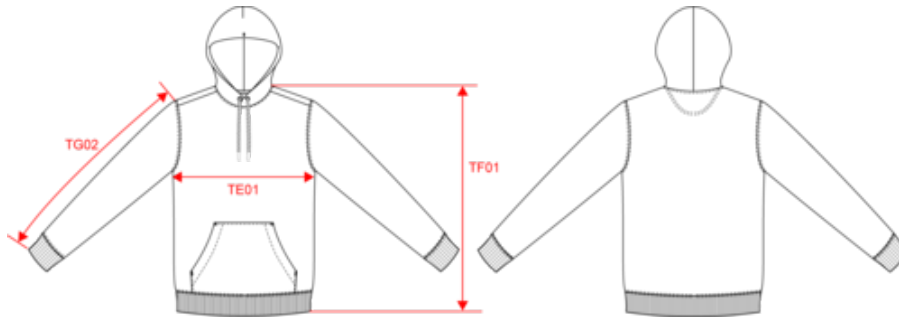

About

- 3-yarn LSF (Low Shrinkage Fleece) design: hard-wearing and wash-resistant.
- Wide choice of colours.
- Soft surface and cosy inner.

85 % organic cotton / 15 % post-consumer recycled polyester. Ringspun combed cotton. Straight fit. Enzyme washed. 3-ply brushed fleece, LSF (Low Shrinkage Fleece: pre-shrunk fleece). 1/2 circle in the back. Kangaroo pocket. 1 x 1 rib bottom hem and cuffs. Double over stitching on cuffs, armholes, bottom hem and 1/2 circle. Taped neck inside at the back. Lined hood in main material with drawstring tie-off. Round drawstring with recycled metal tips and eyelets.

Certifications

NS401
Unisex eco-friendly hooded sweatshirt

Dimensions (cm)

Measurements in cm	XXS	XS	S	M	L	XL	XXL	3XL	4XL
TE01 - 1/2 chest width at 1.5cm below armhole	46.00	49.00	52.00	55.00	58.00	61.00	64.00	67.00	70.00
TF01 - Total height from HSP	66.00	68.00	70.00	72.00	74.00	76.00	78.00	80.00	82.00
TG02 - Long sleeve length	62.00	63.00	64.00	65.00	66.00	67.00	68.00	69.00	70.00