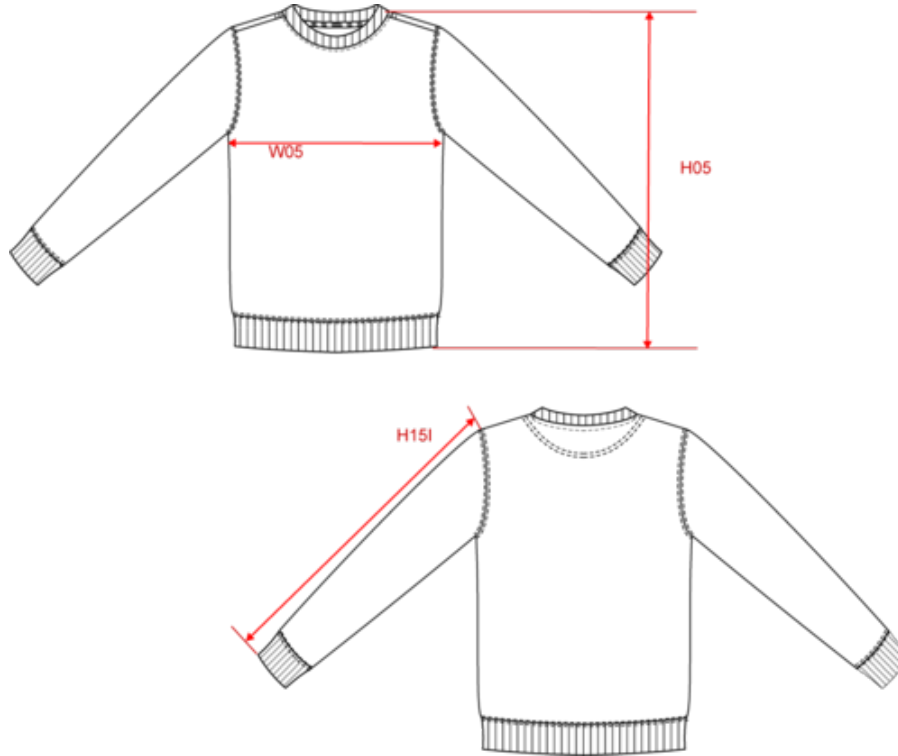

About

- Wide choice of colours.
- 3-yarn LSF (Low Shrinkage Fleece) design: hard-wearing and wash-resistant.
- Soft feel and smooth surface.

85 % organic cotton / 15 % post-consumer recycled polyester. Ringspun combed cotton. Straight fit. Enzyme washed. 3-ply brushed fleece, LSF (Low Shrinkage Fleece: pre-shrunk fleece). 1/2 circle in the back. 1 x 1 rib neckline, bottom hem and cuffs. Double over stitching on cuffs, armholes, bottom hem. Single over stitching on neckline. Taped neck inside at the back.

Sizes

More information

Logistic

Country of origin

BD - Bangladesh

Customs code

61102099

Colours

Certifications

**NS400**  
Unisex eco-friendly crew neck sweatshirt

Dimensions (cm)

Measurements in cm	XXS	XS	S	M	L	XL	XXL	3XL	4XL
TE01 - 1/2 chest width at 1.5cm below armhole	46.00	49.00	52.00	55.00	58.00	61.00	64.00	67.00	70.00
TF01 - Total height from HSP	66.00	68.00	70.00	72.00	74.00	76.00	78.00	80.00	82.00
TG02 - Long sleeve length	62.00	63.00	64.00	65.00	66.00	67.00	68.00	69.00	70.00