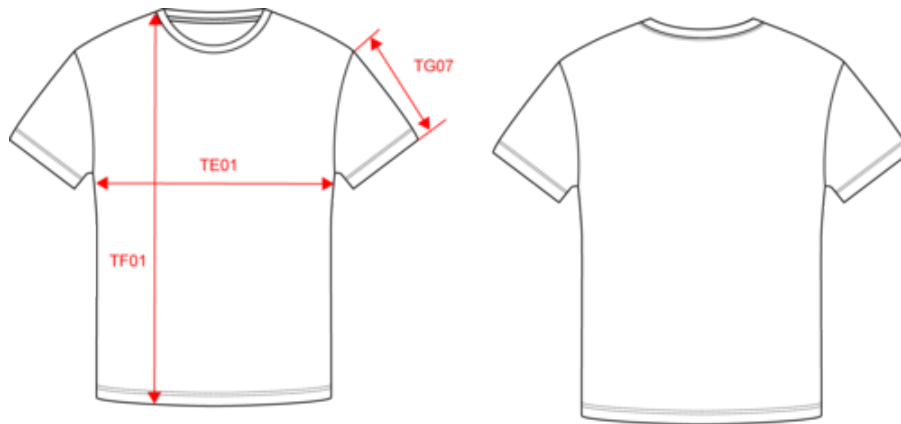

About

- Silky feel and floaty look.
- Perfectly smooth surface for optimum customisation.
- Wide choice of colours.

100 % organic cotton. Ringspun combed cotton. Straight fit. Side stitching. Enzyme washed. Twin needle finish at cuffs and hem. 1 x 1 ribbed neckline. Tone-on-tone jersey taped neck.

155 g/m<sup>2</sup>

Sizes

XXS - XS - S - M - L - XL - XXL - 3XL - 4XL - 5XL

More information

Logistic

10 50

Country of origin

BD - Bangladesh

Certifications

Organic  
Certified by Ecocert Greenlife.  
EGL N°105651 / NATIVE SPIRIT

STANDARD 100  
CO 100717  
IFTH  
www.oeko-tex.com

**NS300**  
Unisex eco-friendly t-shirt

Dimensions (cm)

Measurements in cm	XXS	XS	S	M	L	XL	XXL	3XL	4XL	5XL
TE01 - 1/2 chest width at 1.5cm below armhole	70.00	43.00	46.00	49.00	52.00	55.00	58.00	61.00	64.00	67.00
TF01 - Total height from HSP	66.00	68.00	70.00	72.00	74.00	76.00	78.00	80.00	82.00	84.00
TG07 - Short sleeve length	19.50	20.25	21.00	21.75	22.50	23.25	24.00	24.75	25.50	26.25