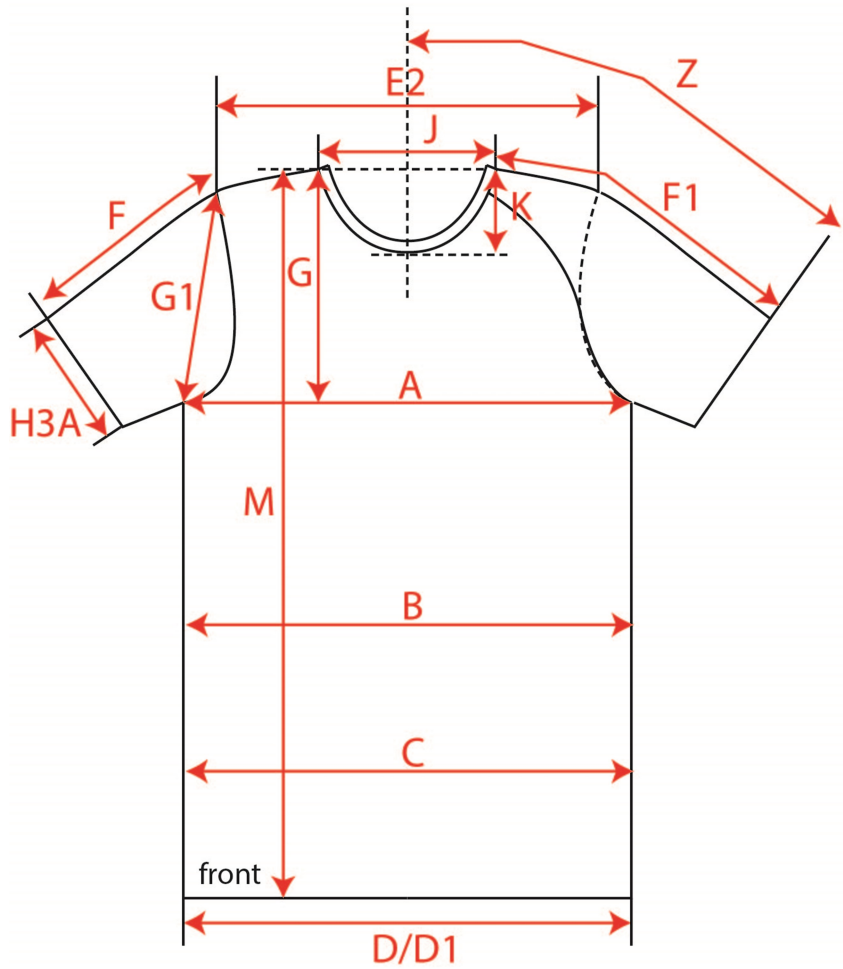

# Measurement Sketch

ORDER	SEASON	CLIENT	BRAND
	SS22	n/a	Build your Brand
STYLE CODE	STYLE NAME	GENDER	SUPPLIER
BY193	Huge Tee	Male	71322

# Style Measurement View for Client

ORDER	SEASON	CLIENT	BRAND
	SS22	n/a	Build your Brand
STYLE CODE	STYLE NAME	GENDER	SUPPLIER
BY193	Huge Tee	Male	71322

### Basic Measurement Chart

### Base Size

-	Measurements (values)	XS	S	M	L	XL	XXL	3XL	4XL	5XL	6XL	Tol. +/-	Comment
M	front length from HSP	79,0	80,0	82,0	84,0	86,0	88,0	89,0	90,0	91,0	92,0		
A	1/2 chest width	65,0	68,0	71,0	74,0	77,0	80,0	84,5	89,0	93,5	98,0		
D	1/2 hem width	65,0	68,0	71,0	74,0	77,0	80,0	84,5	89,0	93,5	98,0		
E2	shoulder to shoulder	63,7	65,1	66,5	67,9	69,3	70,7	72,8	74,9	77,0	79,2		