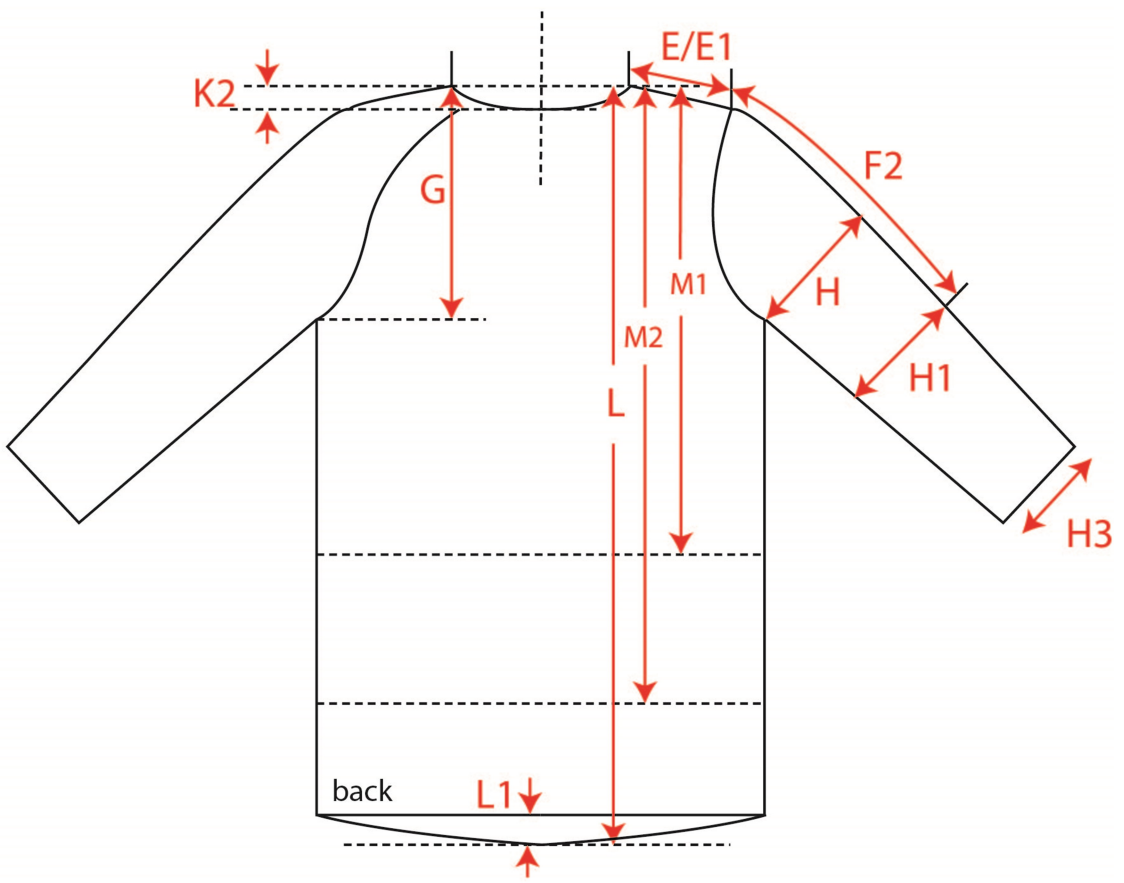

# Measurement Sketch

ORDER	SEASON	CLIENT	BRAND
	SS22	n/a	Build your Brand
STYLE CODE	STYLE NAME	GENDER	SUPPLIER
BY193	Huge Tee	Male	71322

# Style Measurement View for Client

ORDER	SEASON	CLIENT	BRAND
	SS22	n/a	Build your Brand
STYLE CODE	STYLE NAME	GENDER	SUPPLIER
BY193	Huge Tee	Male	71322

### Basic Measurement Chart

### Base Size

-	Measurements (values)	XS	S	M	L	XL	XXL	3XL	4XL	5XL	6XL	Tol. +/-	Comment
M	front length from HSP	79,0	80,0	82,0	84,0	86,0	88,0	89,0	90,0	91,0	92,0		
A	1/2 chest width	65,0	68,0	71,0	74,0	77,0	80,0	84,5	89,0	93,5	98,0		
D	1/2 hem width	65,0	68,0	71,0	74,0	77,0	80,0	84,5	89,0	93,5	98,0		
E2	shoulder to shoulder	63,7	65,1	66,5	67,9	69,3	70,7	72,8	74,9	77,0	79,2		