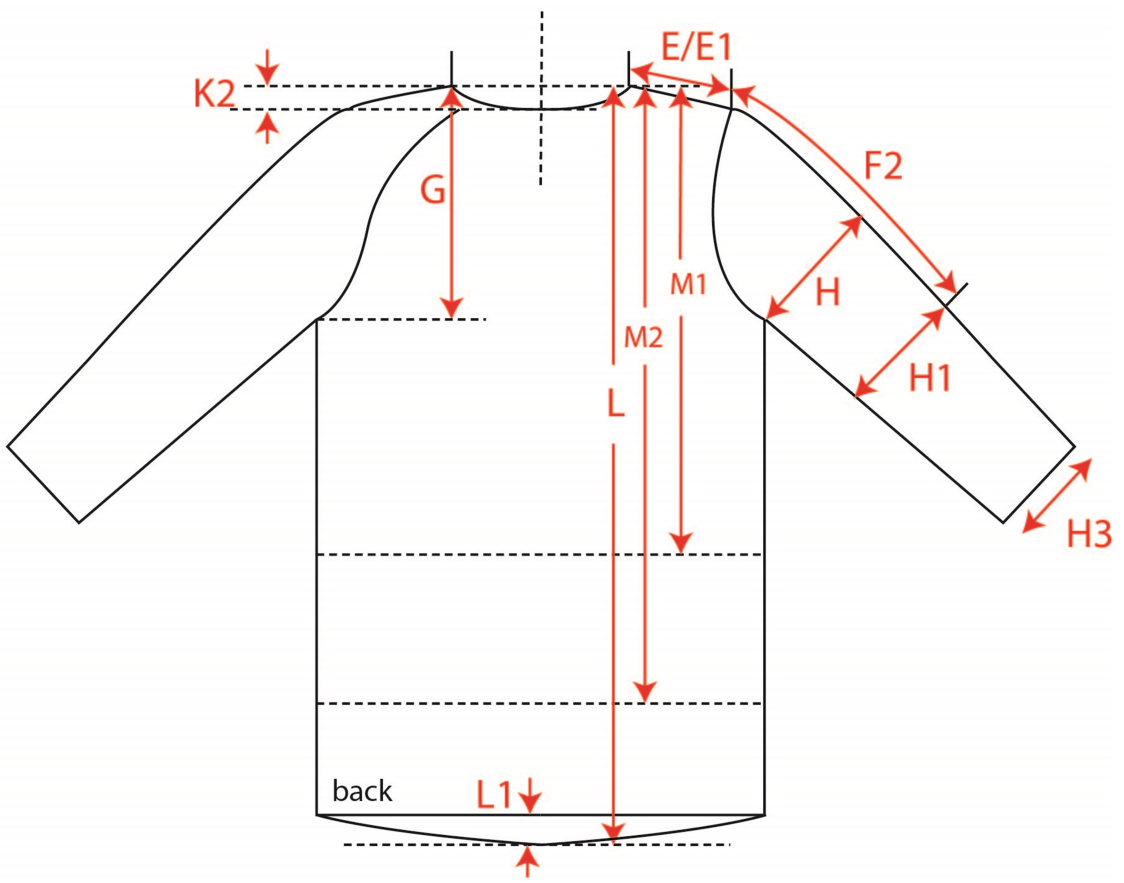

Measurement Sketch

ORDER	SEASON	CLIENT	BRAND
	SS22	n/a	Build your Brand
STYLE CODE	STYLE NAME	GENDER	SUPPLIER
BY137	Organic Hoody	Male	72503

Style Measurement View for Client

ORDER	SEASON	CLIENT	BRAND
	SS22	n/a	Build your Brand
STYLE CODE	STYLE NAME	GENDER	SUPPLIER
BY137	Organic Hoody	Male	72503

Basic Measurement Chart

Base Size

M

-	Measurements (values)	S	M	L	XL	XXL	3XL	4XL	5XL	Tol. +/-	Comment
M	front length from HSP	71,0	73,0	75,0	77,0	79,0	80,0	81,0	82,0		
A	1/2 chest width	53,0	56,0	59,0	62,0	65,0	69,5	74,0	78,5		
D	1/2 hem width	43,0	46,0	49,0	52,0	55,0	59,5	64,0	68,5		
F	sleeve length from shoulder (set in)	67,6	68,0	68,4	68,8	69,2	69,6	70,0	70,4		