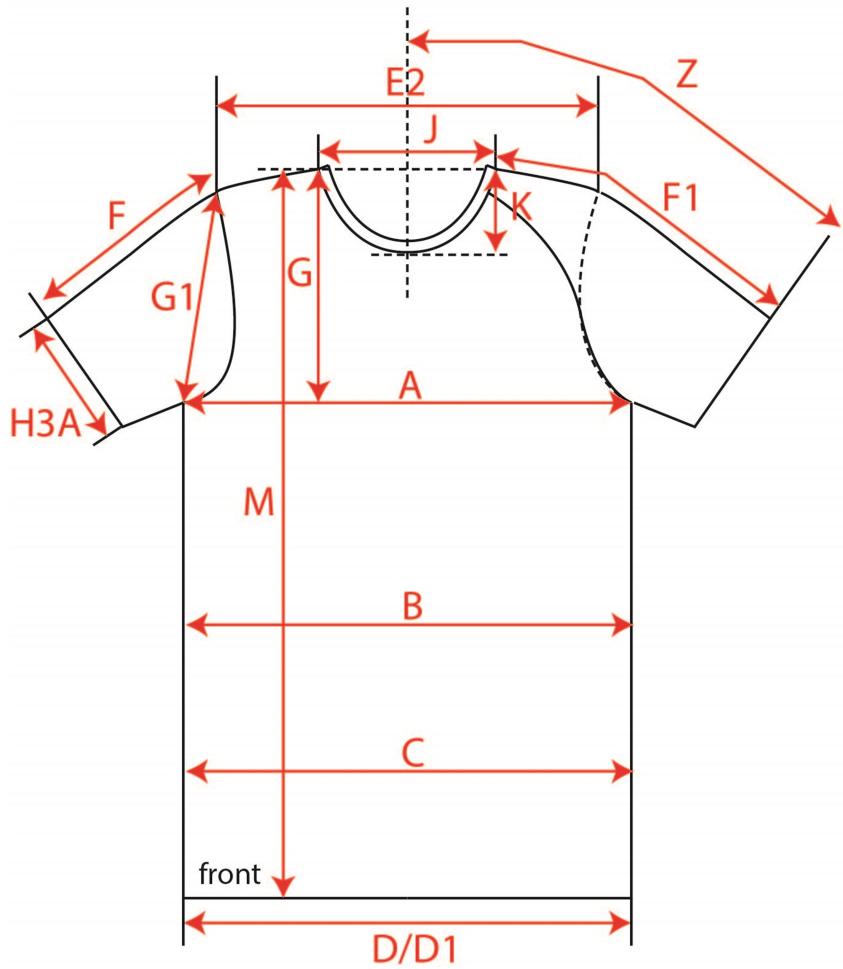

Measurement Sketch

ORDER	SEASON	CLIENT	BRAND
	SS22	n/a	Build your Brand
STYLE CODE	STYLE NAME	GENDER	SUPPLIER
BY137	Organic Hoody	Male	72503

Style Measurement View for Client

ORDER	SEASON	CLIENT	BRAND
	SS22	n/a	Build your Brand
STYLE CODE	STYLE NAME	GENDER	SUPPLIER
BY137	Organic Hoody	Male	72503

Basic Measurement Chart

Base Size

M

-	Measurements (values)	S	M	L	XL	XXL	3XL	4XL	5XL	Tol. +/-	Comment
M	front length from HSP	71,0	73,0	75,0	77,0	79,0	80,0	81,0	82,0		
A	1/2 chest width	53,0	56,0	59,0	62,0	65,0	69,5	74,0	78,5		
D	1/2 hem width	43,0	46,0	49,0	52,0	55,0	59,5	64,0	68,5		
F	sleeve length from shoulder (set in)	67,6	68,0	68,4	68,8	69,2	69,6	70,0	70,4		